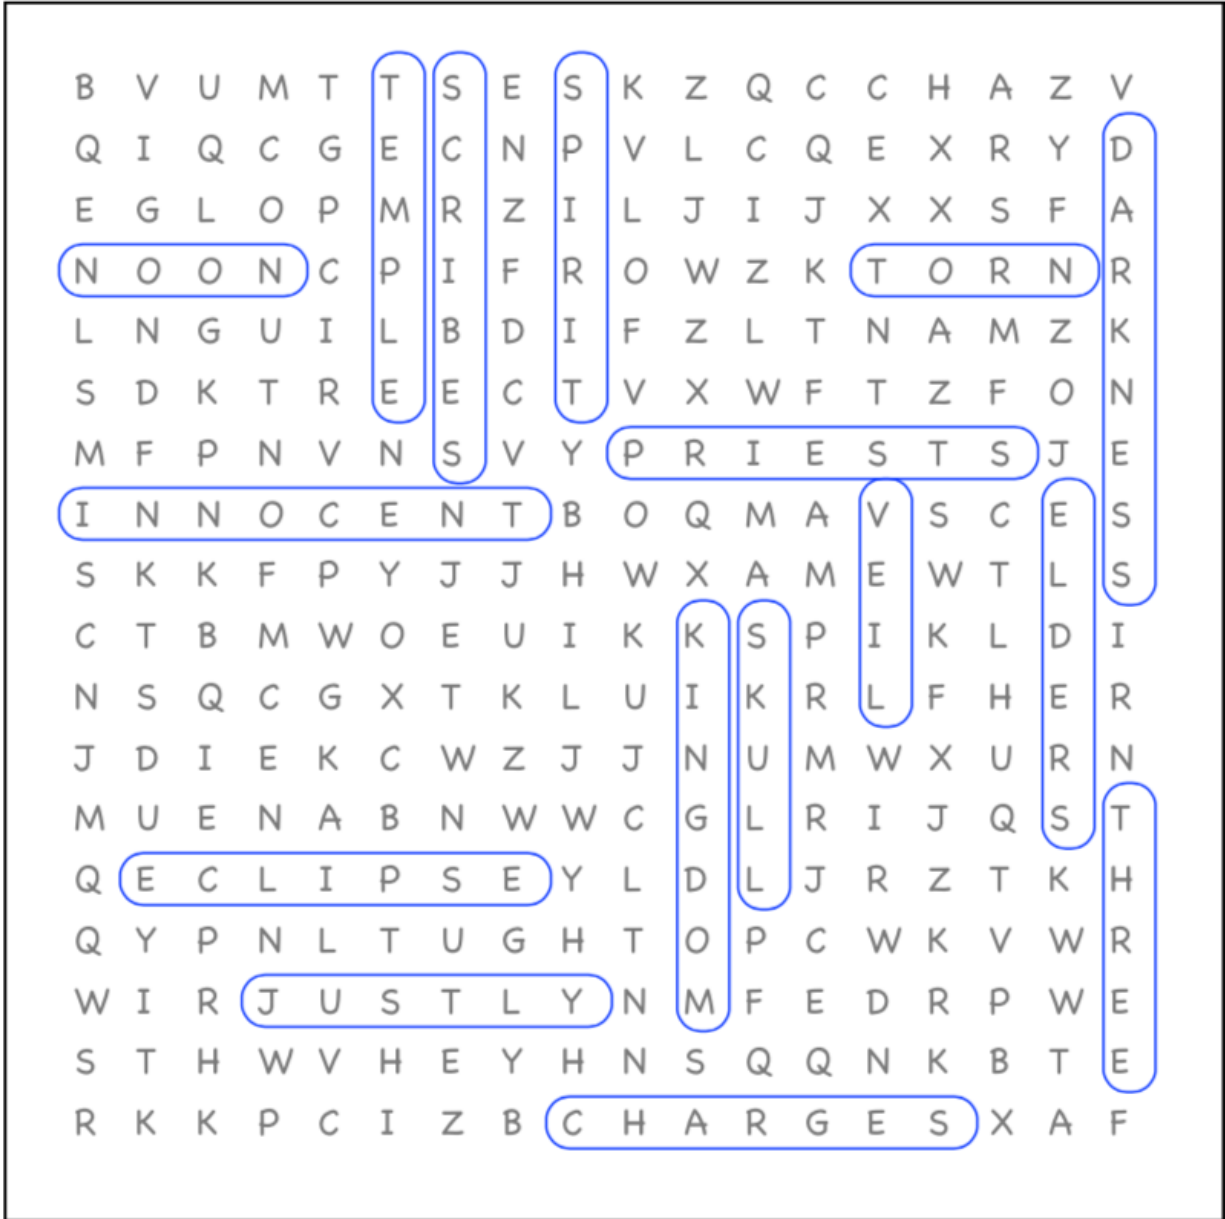

SUNDAY GOSPEL ACTIVITIES

PALM SUNDAY

NAME:

LUKE 23:1-49

CHARGES

DARKNESS

ECLIPSE

ELDERS

INNOCENT

JUSTLY

KINGDOM

NOON

PRIESTS

SCRIBES

SKULL

SPIRIT

TEMPLE

THREE

TORN

VEIL

CHARGES
ELDERS
KINGDOM
SCRIBES
TEMPLE
VEIL

DARKNESS
INNOCENT
NOON
SKULL
THREE

ECLIPSE
JUSTLY
PRIESTS
SPIRIT
TORN

1m